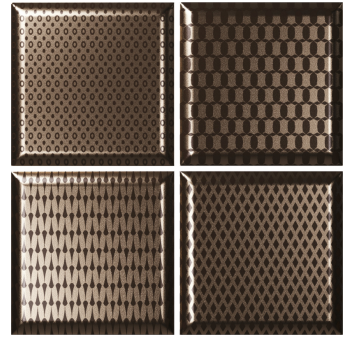

# DIVA

15X15 — 6"X6"

Pasta Blanca  
White body

Revestimiento  
Wall Tiles

Aspecto Uniforme(v1)  
Uniform Aspect

Relieve  
Relief

Metálico  
Metallic

DIVA BRONZE  
WB153DB

DIVA METALIC  
WB153DM

NOVEL DIVA METALIC  
WB153DM

NOVEL DIVA BRONZE  
WB153DB

: 01/12/2020

BALDOCER