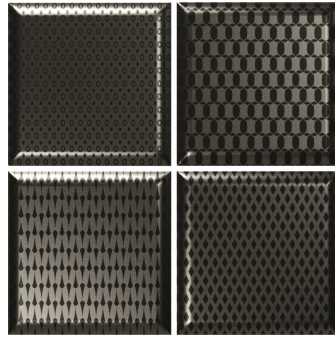

# DIVA

15X15 — 6"X6"

Pasta Blanca  
White body

Revestimiento  
Wall Tiles

Aspecto Uniforme(v1)  
Uniform Aspect

Relieve  
Relief

Metálico  
Metallic

DIVA BRONZE  
WB153DB

DIVA METALIC  
WB153DM

NOVEL DIVA METALIC  
WB153DM

NOVEL DIVA BRONZE  
WB153DB

: 01/12/2020

BALDOCER