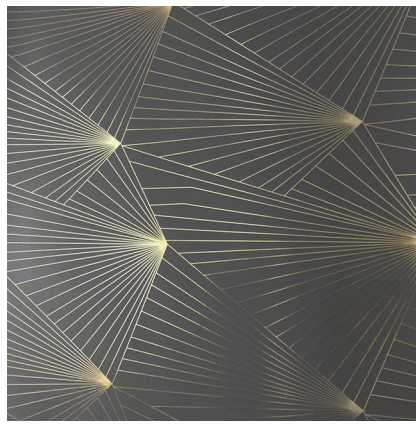

ANGLES white / gold

BLOCK black / white

BLOCK copper / black

BLOCK cream / gold / brown

BLOCK grey / white / silver

BLOCK navy / silver

DESERT black / white

DESERT copper /grey

DESERT gold / grey

DESERT pink / white

FAN black /white

FAN bopper / lead  
grey

FAN zinc grey

FAN french blue /  
white

FAN gold / lead grey

FAN gold / white

FAN gold / zinc grey

FAN grey / hite

FAN navy / white

FAN red / white

FAN silver / pink

HOTHOUSE copper /  
white

HOTHOUSE jade /  
silver / white

HOTHOUSE white /  
silver