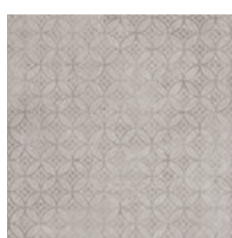

Decori e Mosaici • Decors and Mosaics

MOXY Decoro Classic Grey Rett. 60x60