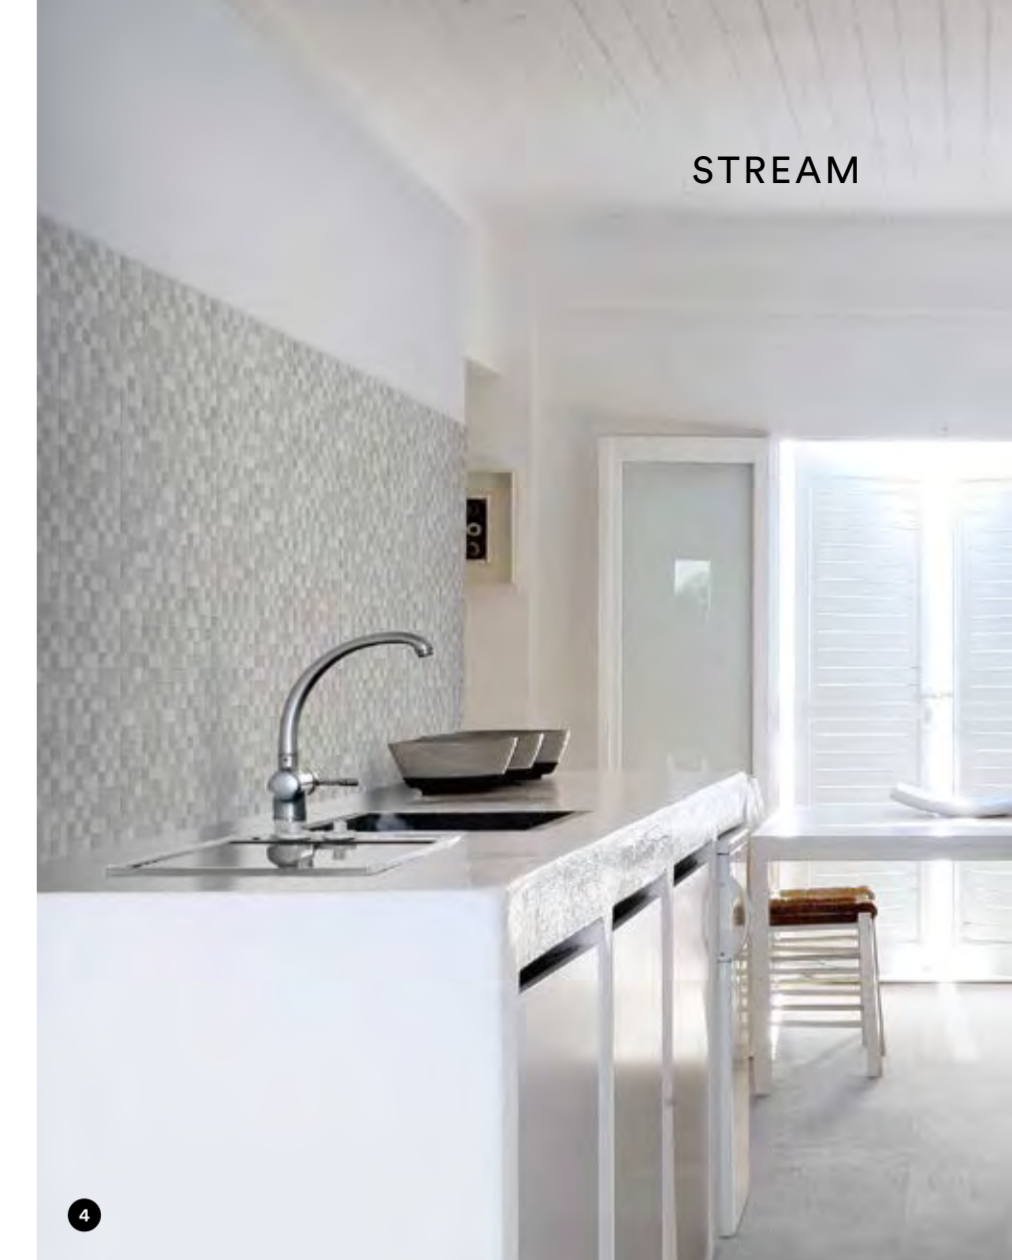

Efecto piedra muy delicado para la nueva colección Stream en cinco colores, formato 20x50 cm. Avivada por los agradables efectos tridimensionales de la estructura Wind, se enriquece con mosaicos y decoraciones con dibujos geométricos y preciosos toques decorativos inspirados en las antiguas losetas de grava de mármol. El diseño refinado y contemporáneo es transversal tanto a la cocina y el baño como a los espacios residenciales y comerciales, gracias al pavimento coordinado Stream de gres porcelánico.

Очень нежный эффект под камень для новой коллекции Stream в 5 цветах в формате 20x50 см. Оживляясь приятным объемным эффектом рельефной плитки Wind, эта коллекция может быть дополнена мозаикой и декором с геометрическими мотивами и ценными декоративными элементами, вдохновленными старинной плиткой из гранитной крошки. Изысканный и современный дизайн охватывает интерьеры ванных и кухонь, жилых и коммерческих помещений, чему также способствует сочетающийся керамогранитный пол Stream.

Cover **MOT7** Stream Ivory 20x50
MOXW Stream Decoro Match Ivory 20x50

1. 1 **MOT5** Stream White 20x50
   MOU7 Stream Anthracite Rett. 60x60
2. 2 **MOT9** Stream White Struttura Wind 3D 20x50
3. 3 **MOT6** Stream Grey 20x50
   M15N Stream Decoro Reverse White 20x50
4. 4 **MOTF** Stream Mosaico Grey 20x50
   MOU3 Stream Grey Rett. 60x120
5. 5 **MOT7** Stream Ivory 20x50
   MOTC Stream Ivory Struttura Wind 3D 20x50
   MOTE Stream Mosaico Beige 20x50
   MOU6 Stream Beige Rett. 60x120