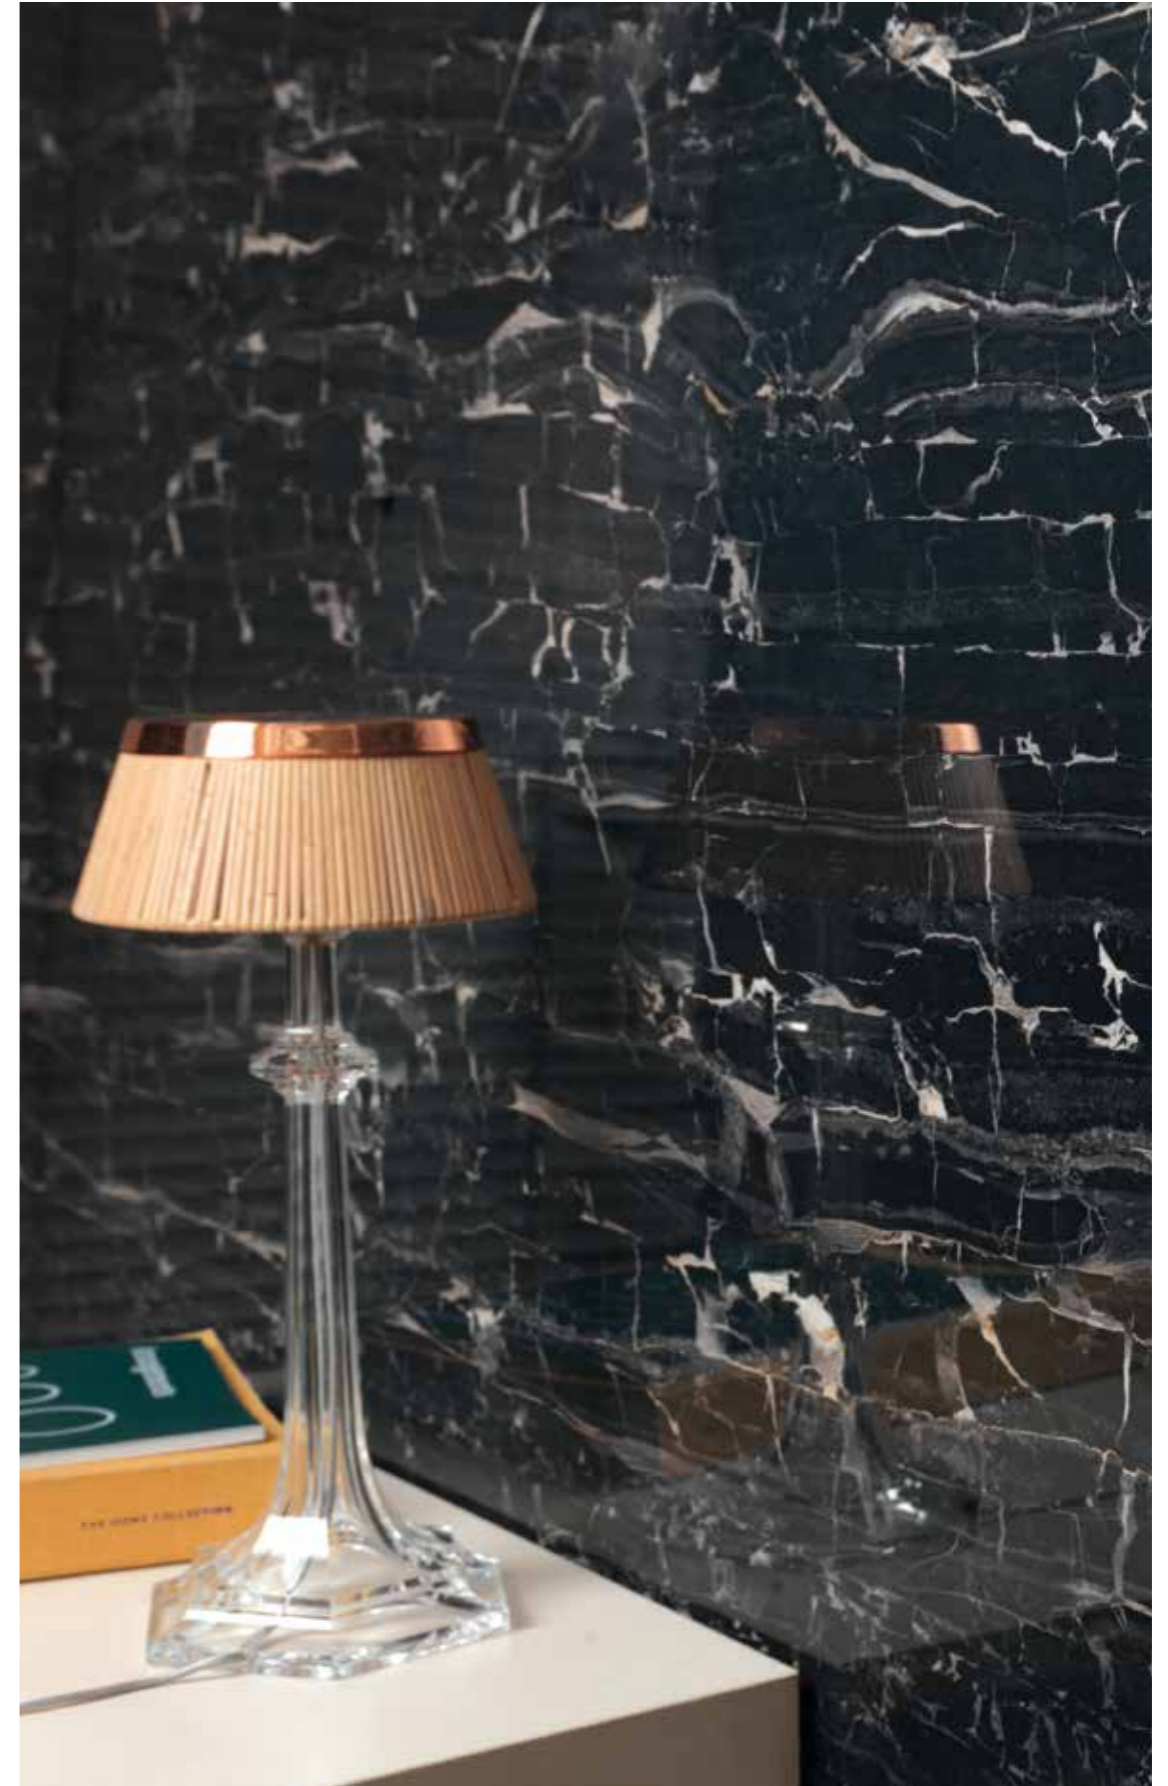

Miroir Lappato 60x120