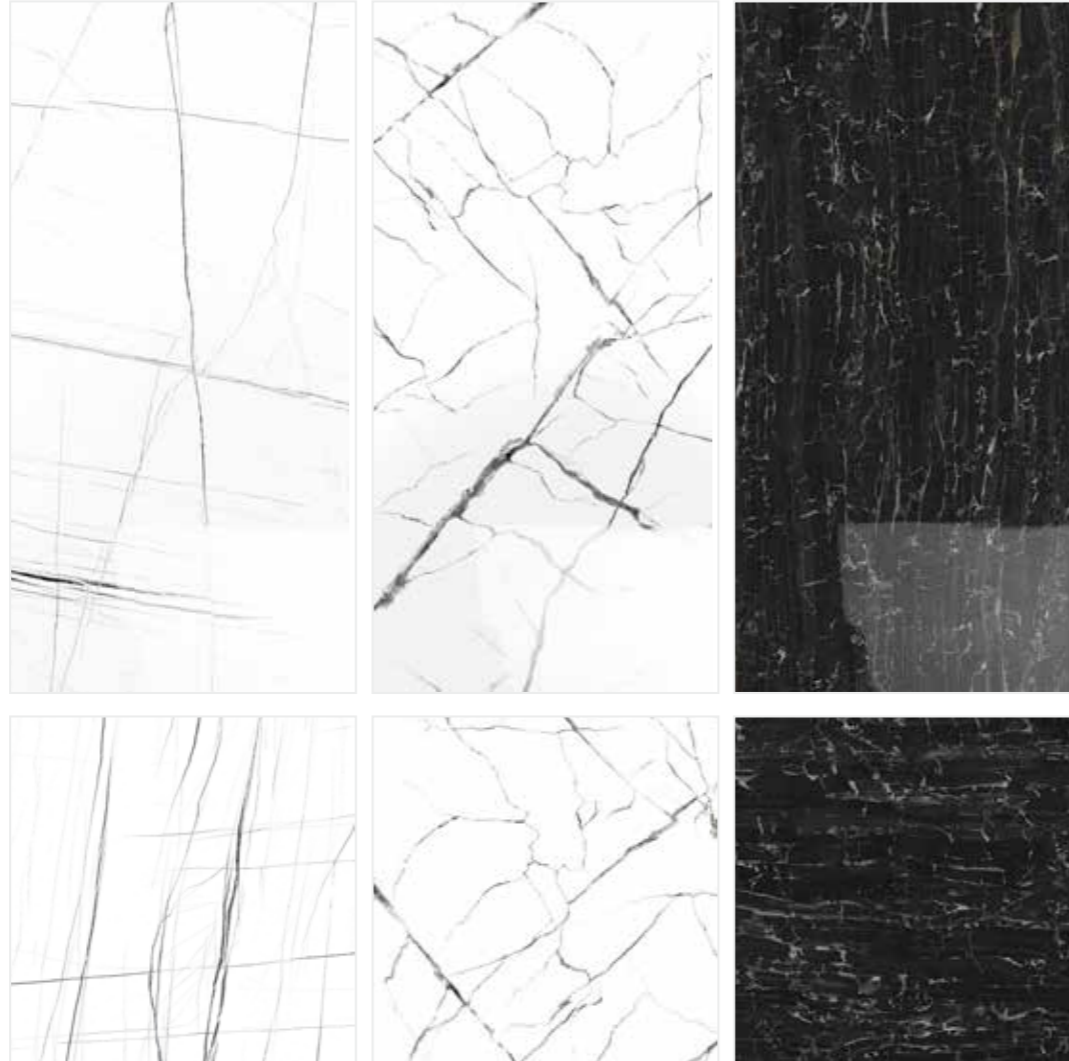

# 2

**FINITURE**  
Finishes

CRYSTAL

ARTIC

MIROIR

LAPPATO

NATURALE